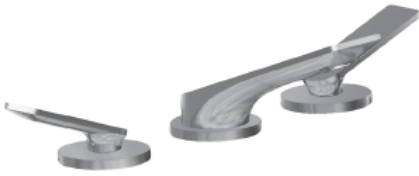

# G-6310-LM42B

Sento Collection

Widespread Lavatory Faucet

**GRAFF**<sup>®</sup>  
CUTTING EDGE DESIGN

## Product Features

- Install on 8" centers
- Aerated flow rate  $\leq 1.2$  max gpm
- 1-3/16" hole cutout (x3)
- Swivel aerator
- Includes push-top umbrella pop-up drain with overflow

## Available Finishes

- Polished Chrome  
G-6310-LM42-PC
- Polished Nickel  
G-6310-LM42-PN
- Olive Bronze  
G-6310-LM42-OB
- Steelnex<sup>®</sup>  
G-6310-LM42-SN
- Unfinished Brass\*  
G-6310-LM42-UB
- Architectural Black\*  
G-6310-LM42-BK\*
- Architectural White\*  
G-6310-LM42-WT\*
- Brushed Gold\*  
G-6310-LM42-BAU\*