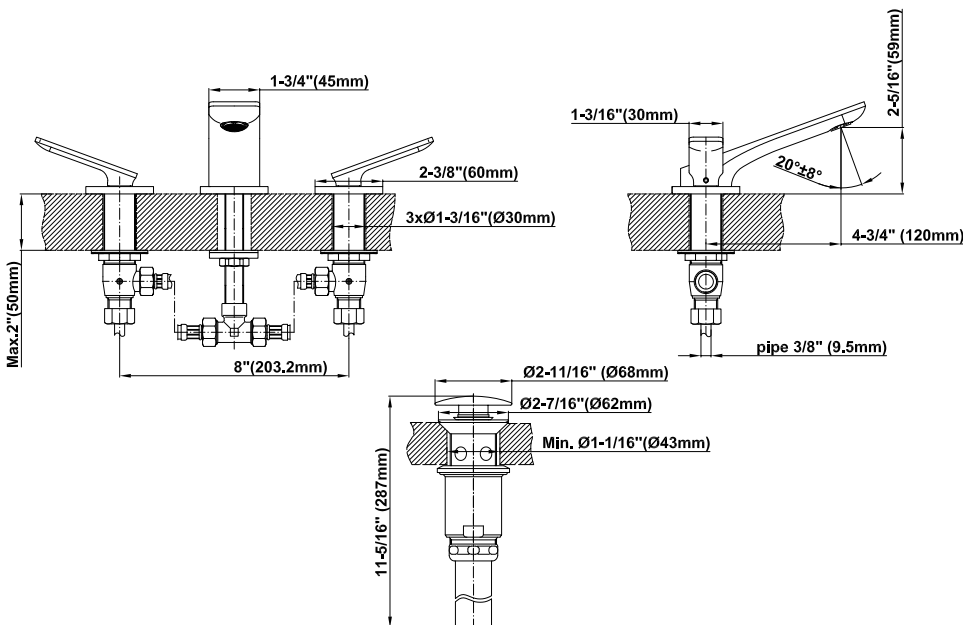

The measurements shown are for reference only. Products and specifications shown are subject to change without notice. Revised 11/2017.

www.graff-designs.com | phone: 800-954-4723